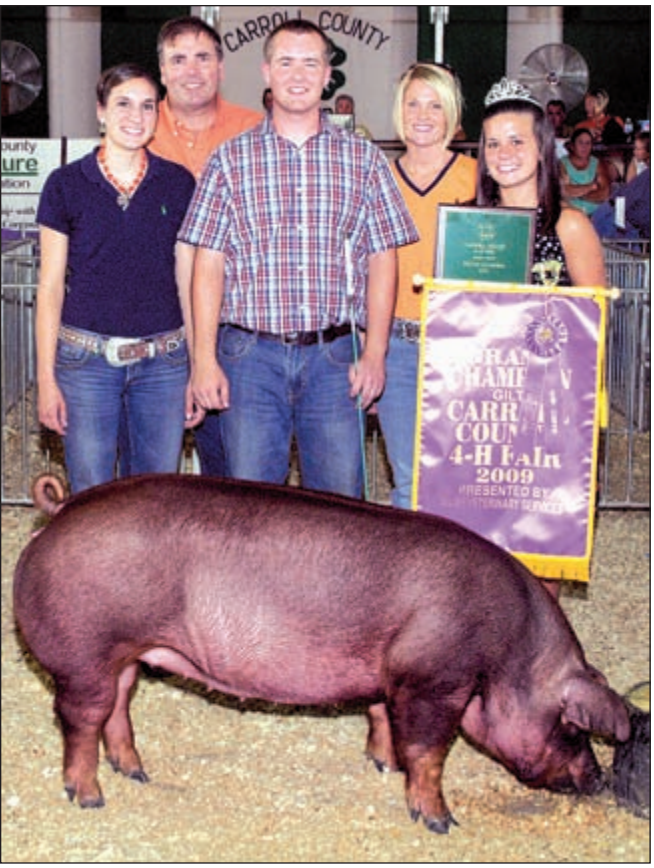

Fair Placings

From previous page

Plate
Champion - Mary Catherine Carter. Reserve Champion - Libby Sparks. Blue - Mary Fox.
Pitcher or Vase
Champion - Libby Sparks. Reserve Champion - Mary Catherine Carter. Blue - Mary Fox, Glenda Sparks.

Grand Champion Gilt
The Grand Champion Gilt at last week's Carroll County 4-H Swine Show belongs to John Zook, center. Pictured with him are Judge Terry Shaffer and daughter, Lynsee, left; Dr. Amy Lanum of Bush Veterinary Services, sponsor; and Miss Carroll County 1st Runner-up Aubree Herron, right, who is holding his banner and award. Comet photo